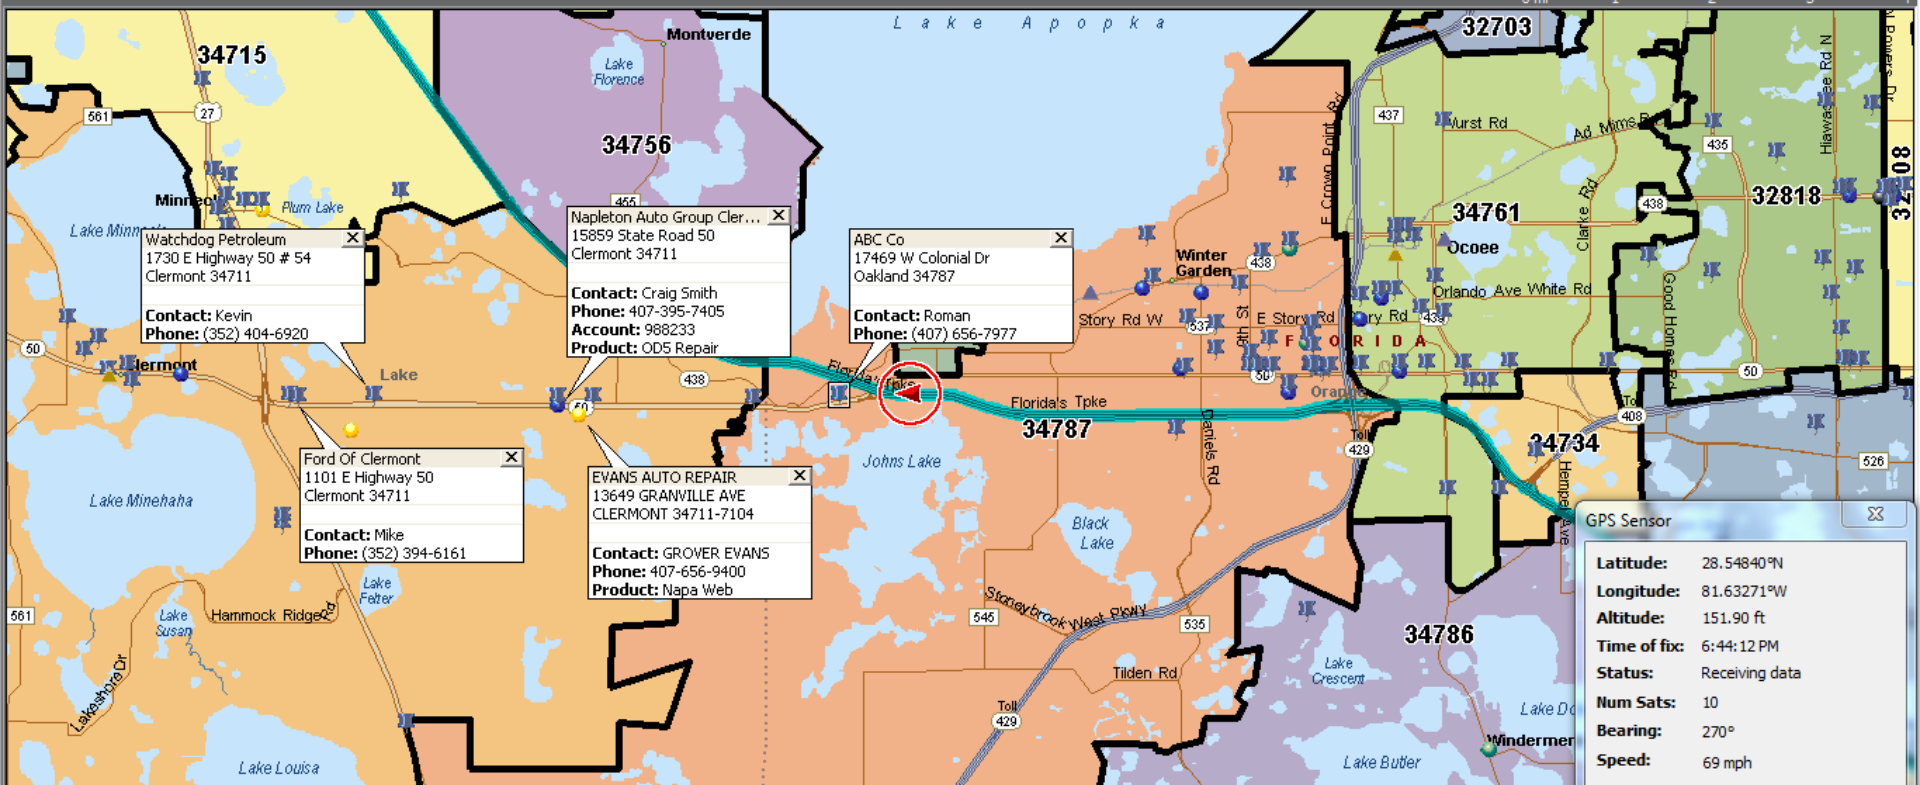

# Mapped Contacts

You can Import Multiple Lists

You can Modify Push Pins

I personally use Map-Point with a GPS tracker as you will see on last screen.  
I also separate my push pins by Napa, Alldata, Suspects, ShopKey, Mitchell Clients and Prospects  
I hope this helps !!  
I do not endorse or promote the use of this while driving and I'm certain that Mitchell 1 will not endorse the use of this GPS while Driving.

1300 NE 37th Ln, Ocala, FL 34479

North America United States Florida Cities-

GPS Sensor

Latitude:	28.54840°N
Longitude:	81.63271°W
Altitude:	151.90 ft
Time of fix:	6:44:12 PM
Status:	Receiving data
Num Sats:	10
Bearing:	270°
Speed:	69 mph